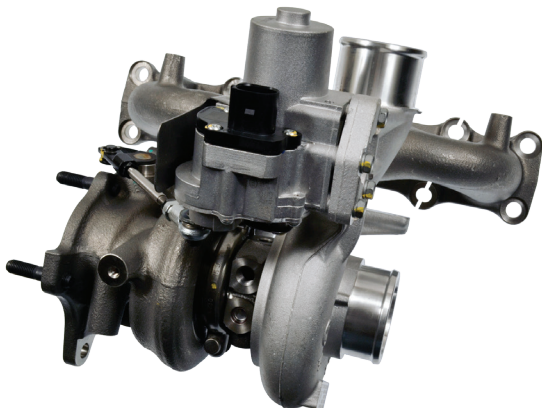

More Than
2200
Total SKUs

Turbochargers - NEW

Exclusive

TBC596
Hyundai Genesis Coupe (2012-10)

TBC597
Hyundai Genesis Coupe (2014-13)

TBC598
Hyundai Santa Fe (2016-13)
Hyundai Sonata (2014-11)
Kia Optima & Sportage (2016-11)

TBC599
Hyundai Santa Fe (2017)
Hyundai Sonata (2016-15)
Kia Optima, Sorento, & Sportage (2017-16)

YAW Rate Sensors

YA149
Hyundai Tucson (2007-05)

YA169
Hyundai Genesis Coupe (2016-10)
Hyundai Veloster (2016-12)