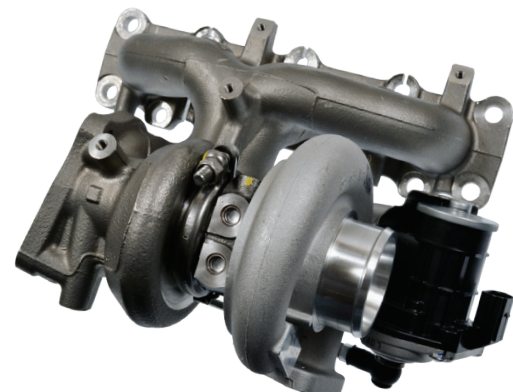

More Than
2200
Total SKUs

Turbochargers - NEW

Exclusive

TBC596
Hyundai Genesis Coupe (2012-10)

TBC597
Hyundai Genesis Coupe (2014-13)

TBC598
Hyundai Santa Fe (2016-13)
Hyundai Sonata (2014-11)
Kia Optima & Sportage (2016-11)

TBC599
Hyundai Santa Fe (2017)
Hyundai Sonata (2016-15)
Kia Optima, Sorento, & Sportage (2017-16)

YAW Rate Sensors

YA149
Hyundai Tucson (2007-05)

YA169
Hyundai Genesis Coupe (2016-10)
Hyundai Veloster (2016-12)