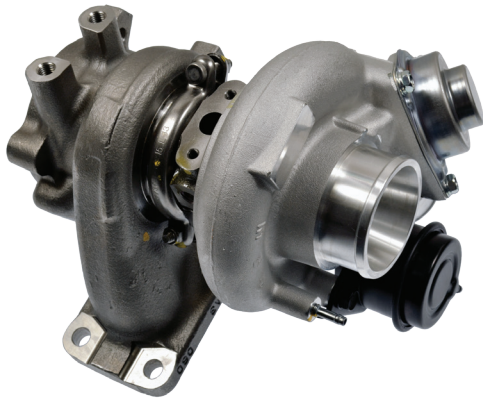

Hyundai / Kia

Hyundai and Kia are two of the top import brands in North America. In order to supply premium replacement parts for these popular vehicle makes, we're proud to offer more than 2,200 SKUs across 125 engine management categories for Hyundai and Kia applications. Highlights from our offering include yaw rate sensors, relays, and OE-caliber turbochargers.

More Than
2200
Total SKUs

Turbochargers - NEW

Exclusive

TBC596
Hyundai Genesis Coupe (2012-10)

TBC597
Hyundai Genesis Coupe (2014-13)

TBC598
Hyundai Santa Fe (2016-13)
Hyundai Sonata (2014-11)
Kia Optima & Sportage (2016-11)

TBC599
Hyundai Santa Fe (2017)
Hyundai Sonata (2016-15)
Kia Optima, Sorento, & Sportage (2017-16)

YAW Rate Sensors

YA149
Hyundai Tucson (2007-05)

YA169
Hyundai Genesis Coupe (2016-10)
Hyundai Veloster (2016-12)