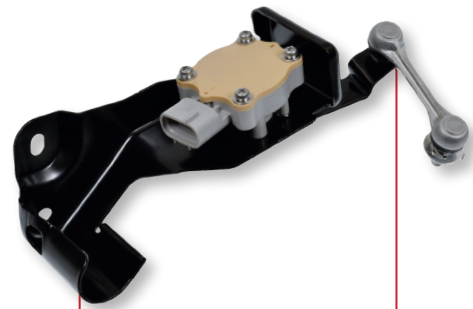

# UNDERHOOD & CABIN COMPONENTS

1,900+ Parts

Airbag Clock Springs

Charge Air Coolers

Center High Mount Stoplight Assemblies

Headlight Level Sensors

Hi-Temp Headlight Connectors

HID Headlight Ballasts

Active Grille Shutters

Combination Switches