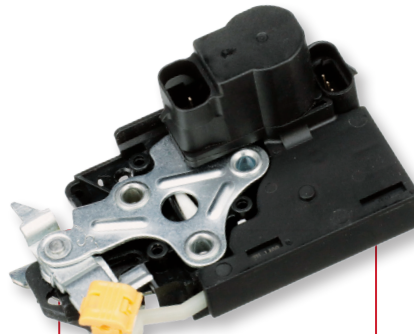

# ACTUATORS & SENSORS

5,000+ Parts

ABS Sensors

TPMS Sensors

Ambient Air Temp Sensors

Vehicle Speed Sensors

Ride Height Sensors

Trunk Lock Actuators

Liftgate Actuators

Door Lock Actuators

Hood Latches & Actuators

# CONNECTORS

400+ Parts

Steering Angle Sensor Connectors

Combination Switch Connectors

Park Assist Sensor Connectors

Blind Spot Detection Sensor Connectors

Cruise Control Distance Sensor Connectors

Park Assist & Lane Departure Camera Connectors