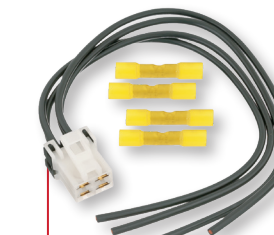

# CONNECTORS

400+ Parts

Steering Angle Sensor Connectors

Combination Switch Connectors

Park Assist Sensor Connectors

Blind Spot Detection Sensor Connectors

Cruise Control Distance Sensor Connectors

Park Assist & Lane Departure Camera Connectors

Active Grille Shutter Connectors

Ambient Air Temp Sensor Connectors

Door Lock Actuator Connectors

Center High Mount Stop Light Connectors

Airbag Clock Spring Connectors

ABS Sensor Connectors

Vehicle Speed Sensor Connectors

Hood Latch & Actuator Connectors

Trunk Latch & Actuator Connectors

Liftgate Actuator Connectors

Standard® Collision Repair Components are engineered to help restore the performance of your customer's vehicle and its electronic safety systems