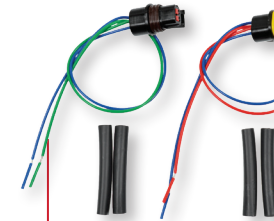

# CONNECTORS

400+ Parts

Steering Angle Sensor Connectors

Combination Switch Connectors

Park Assist Sensor Connectors

Blind Spot Detection Sensor Connectors

Cruise Control Distance Sensor Connectors

Park Assist & Lane Departure Camera Connectors

Active Grille Shutter Connectors

Ambient Air Temp Sensor Connectors

Door Lock Actuator Connectors

Center High Mount Stop Light Connectors

Airbag Clock Spring Connectors

ABS Sensor Connectors

Vehicle Speed Sensor Connectors

Hood Latch & Actuator Connectors

Trunk Latch & Actuator Connectors

Liftgate Actuator Connectors

Standard® Collision Repair Components are engineered to help restore the performance of your customer's vehicle and its electronic safety systems