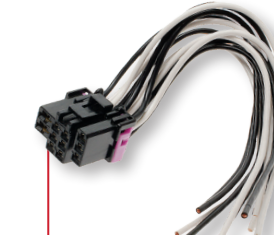

# ACTUATORS & SENSORS

5,000+ Parts

ABS Sensors

TPMS Sensors

Ambient Air Temp Sensors

Vehicle Speed Sensors

Ride Height Sensors

Trunk Lock Actuators

Liftgate Actuators

Door Lock Actuators

Hood Latches & Actuators

# CONNECTORS

400+ Parts

Steering Angle Sensor Connectors

Combination Switch Connectors

Park Assist Sensor Connectors

Blind Spot Detection Sensor Connectors

Cruise Control Distance Sensor Connectors

Park Assist & Lane Departure Camera Connectors

Hood Latch & Actuator Connectors

Trunk Latch & Actuator Connectors

Liftgate Actuator Connectors

Standard® Collision Repair Components are engineered to help restore the performance of your customer's vehicle and its electronic safety systems