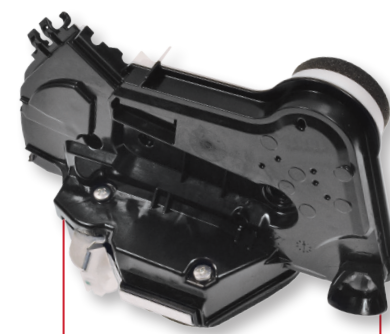

Door Lock Actuators