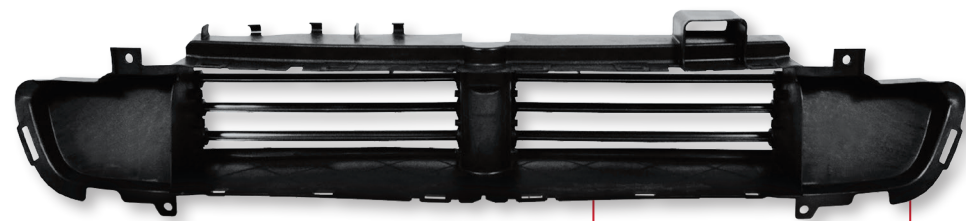

# UNDERHOOD & CABIN COMPONENTS

1,900+ Parts

Airbag Clock Springs

Charge Air Coolers

Center High Mount Stoplight Assemblies

Headlight Level Sensors

Hi-Temp Headlight Connectors

HID Headlight Ballasts