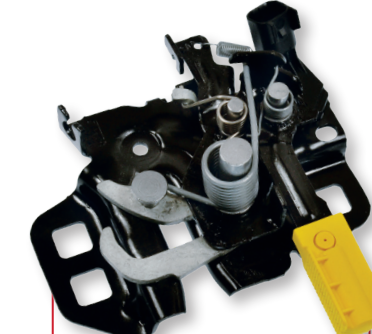

# UNDERHOOD & CABIN COMPONENTS

1,900+ Parts

Airbag Clock Springs

Charge Air Coolers

Center High Mount Stoplight Assemblies

Headlight Level Sensors

Hi-Temp Headlight Connectors

HID Headlight Ballasts

# ACTUATORS & SENSORS

5,000+ Parts

ABS Sensors

TPMS Sensors

Ambient Air Temp Sensors

Vehicle Speed Sensors

Ride Height Sensors

Trunk Lock Actuators

Liftgate Actuators

Door Lock Actuators

Hood Latches & Actuators

# CONNECTORS

400+ Parts

Steering Angle Sensor Connectors

Combination Switch Connectors

Park Assist Sensor Connectors

Blind Spot Detection Sensor Connectors

Cruise Control Distance Sensor Connectors

Park Assist & Lane Departure Camera Connectors