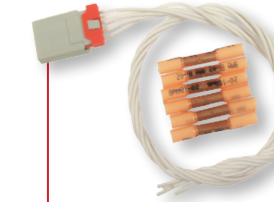

# ACTUATORS & SENSORS

5,000+ Parts

ABS Sensors

TPMS Sensors

Ambient Air Temp Sensors

Vehicle Speed Sensors

Ride Height Sensors

Trunk Lock Actuators

Liftgate Actuators

Door Lock Actuators

Hood Latches & Actuators

# CONNECTORS

400+ Parts

Steering Angle Sensor Connectors

Combination Switch Connectors

Park Assist Sensor Connectors

Blind Spot Detection Sensor Connectors

Cruise Control Distance Sensor Connectors

Park Assist & Lane Departure Camera Connectors

Hood Latch & Actuator Connectors

Trunk Latch & Actuator Connectors

Liftgate Actuator Connectors

Standard® Collision Repair Components are engineered to help restore the performance of your customer's vehicle and its electronic safety systems