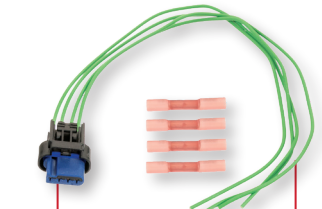

# CONNECTORS

400+ Parts

Steering Angle Sensor Connectors

Combination Switch Connectors

Park Assist Sensor Connectors

Blind Spot Detection Sensor Connectors

Cruise Control Distance Sensor Connectors

Park Assist & Lane Departure Camera Connectors

Active Grille Shutter Connectors

Ambient Air Temp Sensor Connectors

Door Lock Actuator Connectors

Center High Mount Stop Light Connectors

Airbag Clock Spring Connectors

ABS Sensor Connectors

Vehicle Speed Sensor Connectors

Hood Latch & Actuator Connectors

Trunk Latch & Actuator Connectors

Liftgate Actuator Connectors

Standard® Collision Repair Components are engineered to help restore the performance of your customer's vehicle and its electronic safety systems