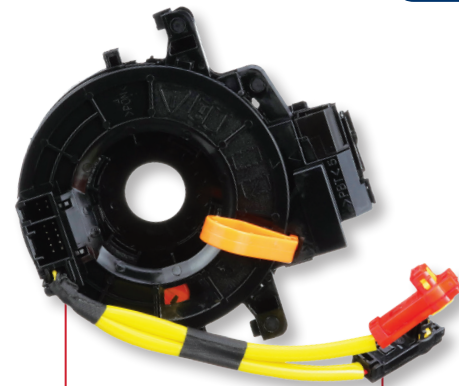

# COLLISION REPAIR PROGRAM

**8,000+ COLLISION REPAIR PARTS**

For over 100 years, Standard® has been providing technicians with the highest-quality, best-performing automotive replacement parts. Now, Standard® brings their expertise to collision repair products. Today's collision repair parts don't just have to fit, they have to function correctly with electronic vehicle safety systems. Precision manufacturing, validation and on-vehicle testing make Standard® the right choice when you want to correctly restore the performance of your customer's vehicle.

# UNDERHOOD & CABIN COMPONENTS

1,900+ Parts

Airbag Clock Springs

Charge Air Coolers

Center High Mount Stoplight Assemblies

Headlight Level Sensors

Hi-Temp Headlight Connectors

HID Headlight Ballasts