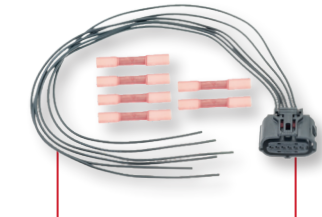

# CONNECTORS

400+ Parts

Steering Angle Sensor Connectors

Combination Switch Connectors

Park Assist Sensor Connectors

Blind Spot Detection Sensor Connectors

Cruise Control Distance Sensor Connectors

Park Assist & Lane Departure Camera Connectors

Active Grille Shutter Connectors

Ambient Air Temp Sensor Connectors

Door Lock Actuator Connectors

Center High Mount Stop Light Connectors

Airbag Clock Spring Connectors

ABS Sensor Connectors

Vehicle Speed Sensor Connectors

Hood Latch & Actuator Connectors

Trunk Latch & Actuator Connectors

Liftgate Actuator Connectors

Standard® Collision Repair Components are engineered to help restore the performance of your customer's vehicle and its electronic safety systems