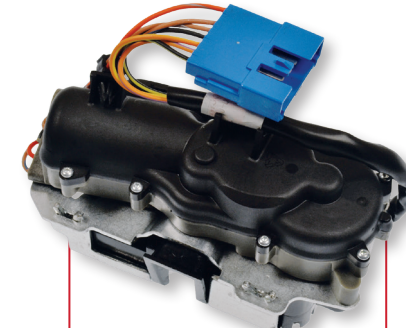

# ACTUATORS & SENSORS

5,000+ Parts

ABS Sensors

TPMS Sensors

Ambient Air Temp Sensors

Vehicle Speed Sensors

Ride Height Sensors

Trunk Lock Actuators

# CONNECTORS

400+ Parts

Steering Angle Sensor Connectors

Combination Switch Connectors

Park Assist Sensor Connectors

Blind Spot Detection Sensor Connectors

Cruise Control Distance Sensor Connectors

Park Assist & Lane Departure Camera Connectors