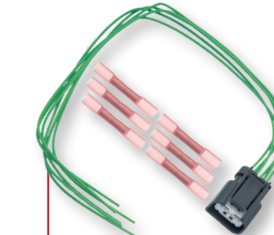

# CONNECTORS

400+ Parts

Steering Angle Sensor Connectors

Combination Switch Connectors

Park Assist Sensor Connectors

Blind Spot Detection Sensor Connectors

Cruise Control Distance Sensor Connectors

Park Assist & Lane Departure Camera Connectors

Active Grille Shutter Connectors

Ambient Air Temp Sensor Connectors

Door Lock Actuator Connectors

Center High Mount Stop Light Connectors

Airbag Clock Spring Connectors

ABS Sensor Connectors

Vehicle Speed Sensor Connectors

Hood Latch & Actuator Connectors

Trunk Latch & Actuator Connectors

Liftgate Actuator Connectors

Standard® Collision Repair Components are engineered to help restore the performance of your customer's vehicle and its electronic safety systems