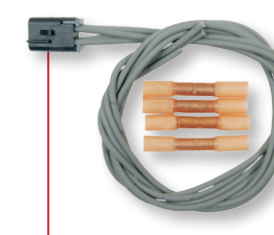

# CONNECTORS

400+ Parts

Steering Angle Sensor Connectors

Combination Switch Connectors

Park Assist Sensor Connectors

Blind Spot Detection Sensor Connectors

Cruise Control Distance Sensor Connectors

Park Assist & Lane Departure Camera Connectors

Active Grille Shutter Connectors

Ambient Air Temp Sensor Connectors

Door Lock Actuator Connectors

Center High Mount Stop Light Connectors

Airbag Clock Spring Connectors

ABS Sensor Connectors

Vehicle Speed Sensor Connectors

Hood Latch & Actuator Connectors

Trunk Latch & Actuator Connectors

Liftgate Actuator Connectors

Standard® Collision Repair Components are engineered to help restore the performance of your customer's vehicle and its electronic safety systems