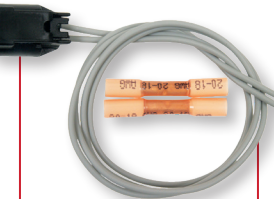

# CONNECTORS

400+ Parts

Steering Angle Sensor Connectors

Combination Switch Connectors

Park Assist Sensor Connectors

Blind Spot Detection Sensor Connectors

Cruise Control Distance Sensor Connectors

Park Assist & Lane Departure Camera Connectors

Active Grille Shutter Connectors

Ambient Air Temp Sensor Connectors

Door Lock Actuator Connectors

Center High Mount Stop Light Connectors

Airbag Clock Spring Connectors

ABS Sensor Connectors

Vehicle Speed Sensor Connectors

Hood Latch & Actuator Connectors

Trunk Latch & Actuator Connectors

Liftgate Actuator Connectors

Standard® Collision Repair Components are engineered to help restore the performance of your customer's vehicle and its electronic safety systems