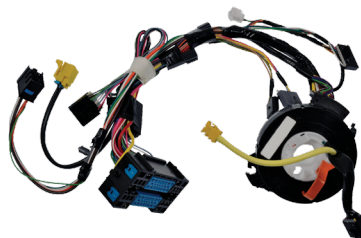

Clock Spring

5 New SKUs Available

CSP265
GM Full-size Trucks (2007-03)
VIO Over 3 Million